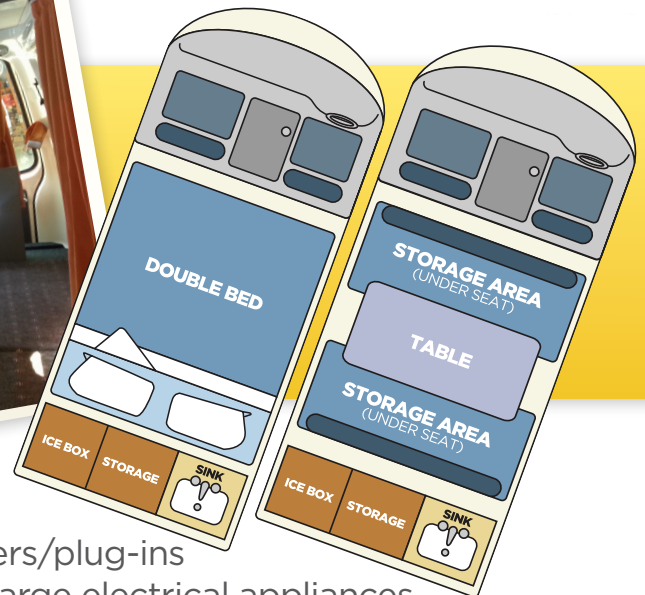

CHUBBY CAMPER

MITSUBISHI VAN SLEEPS 2

AGE: 2010 - 2013

INTERIOR FIT-OUT: 2013 - 2017

ENGINE: 2.4 litre, 4 cylinder

TRANSMISSION: Manual

FUEL: Petrol

FUEL TANK: 55 litres

FUEL CONSUMPTION: 13 - 14 litres/100 km

VEHICLE DIMENSIONS:

Length: 4.5 m

Width: 1.69 m

External height: 1.84 m

Internal height: 1.24 m

VEHICLE FEATURES:

Seats & sleeps 2

20 litres water tank

Power steering

Air conditioning

LED lights

Tropical ICE BOX 25l

Portable single gas cooker

Radio, CD player & MP3 plug-in

2* USB chargers/plug-ins

2*240 V to charge electrical appliances

Kitchenette with sink, water supply & cabinet space

Outside table

BEDDING FEATURE:

1 double bed: 1.85 m x 1.55 m

LIVING EQUIPMENT (for 2 people):

Sleeping bags, pillows & sheets