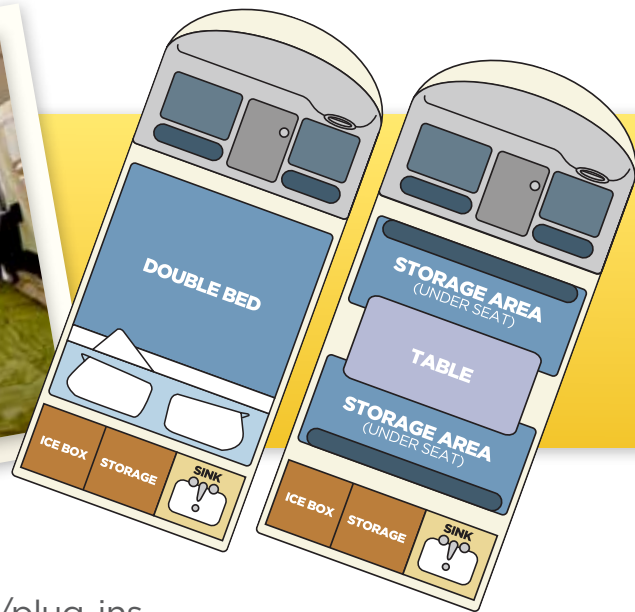

## TOYOTA HIACE SLEEPS 2

**AGE:** 2010 - 2014

**INTERIOR FIT-OUT:** 2017 - 2018

**ENGINE:** 2.4 litre, 4 cylinder

**TRANSMISSION:** Manual

**FUEL:** Petrol

**FUEL TANK:** 60 litres

**FUEL CONSUMPTION:** 13 - 14 litres/100 km

### VEHICLE DIMENSIONS:

Length: 4.5 m

Width: 1.6 m

External height: 1.95 m

Internal height: 1.5 m

Radio, CD player & MP3 plug-in

2\* USB chargers/plug-ins

2\*240 V to charge electrical appliances

Kitchenette with sink, water supply & cabinet space

Outside table

### BEDDING FEATURE:

1 double bed: 1.5 m x 2.3 m