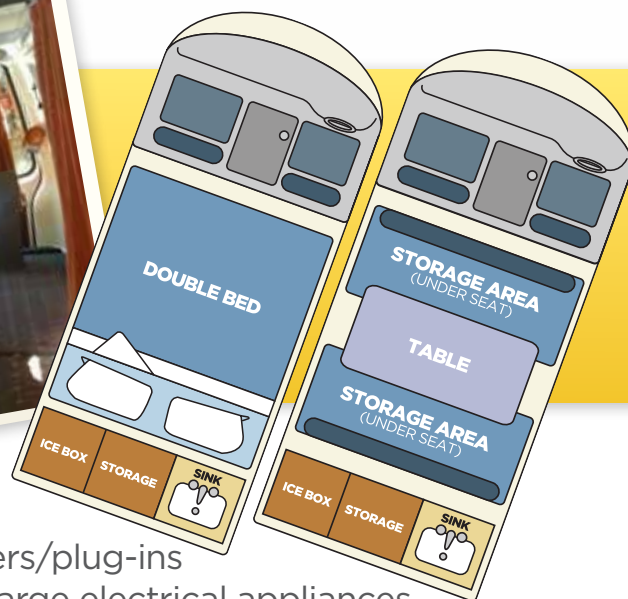

## MITSUBISHI VAN SLEEPS 2

**AGE:** October 2013

**ENGINE:** 2.4 litre, 4 cylinder

**TRANSMISSION:** Manual

**FUEL:** Petrol

**FUEL TANK:** 55 litres

**FUEL CONSUMPTION:** 13 – 14 litres/100 km

### VEHICLE DIMENSIONS:

Length: 4.5 m

Width: 1.69 m

External height: 1.84 m

Internal height: 1.24 m

### VEHICLE FEATURES:

Seats & sleeps 2

20 litres water tank

Power steering

Air conditioning

LED lights

Tropical ICE BOX 25l

Portable single gas cooker

Radio, CD player & MP3 plug-in

2\* USB chargers/plug-ins

2\*240 V to charge electrical appliances

Kitchenette with sink, water supply & cabinet space

Outside table